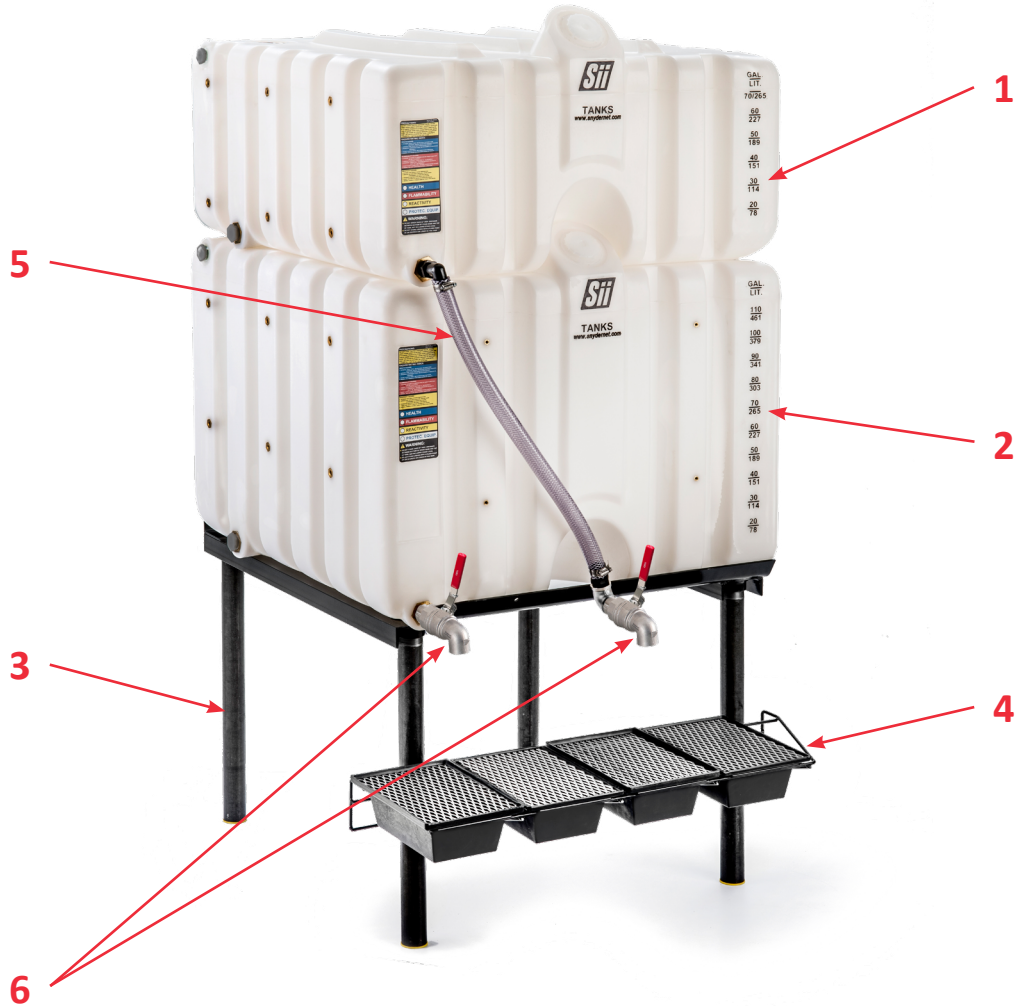

1032800N95401

ASM 80/120 GRAVITY FEED CUBETAINER

- | | | |
|----|-------------------|--------------------------------|
| 1. | (1) 1032100N95401 | TK 80G STACK LUBE HD/NAT |
| 2. | (1) 1032200N95401 | TK 120G STACK LUBE HD/NAT |
| 3. | (1) 34702282 | STACK LUBE STAND CS/BLK |
| 4. | (1) 34702272 | STACK LUBE DRIP TRAY KIT |
| 5. | (1) 34702299 | STACK LUBE 2-TANK ACCS PACKAGE |
| 6. | (2) 35400436 | VALVE 1IN 316SS SPRING RELEASE |
| 7. | (1) 99800088 | INSTRUCTIONS |